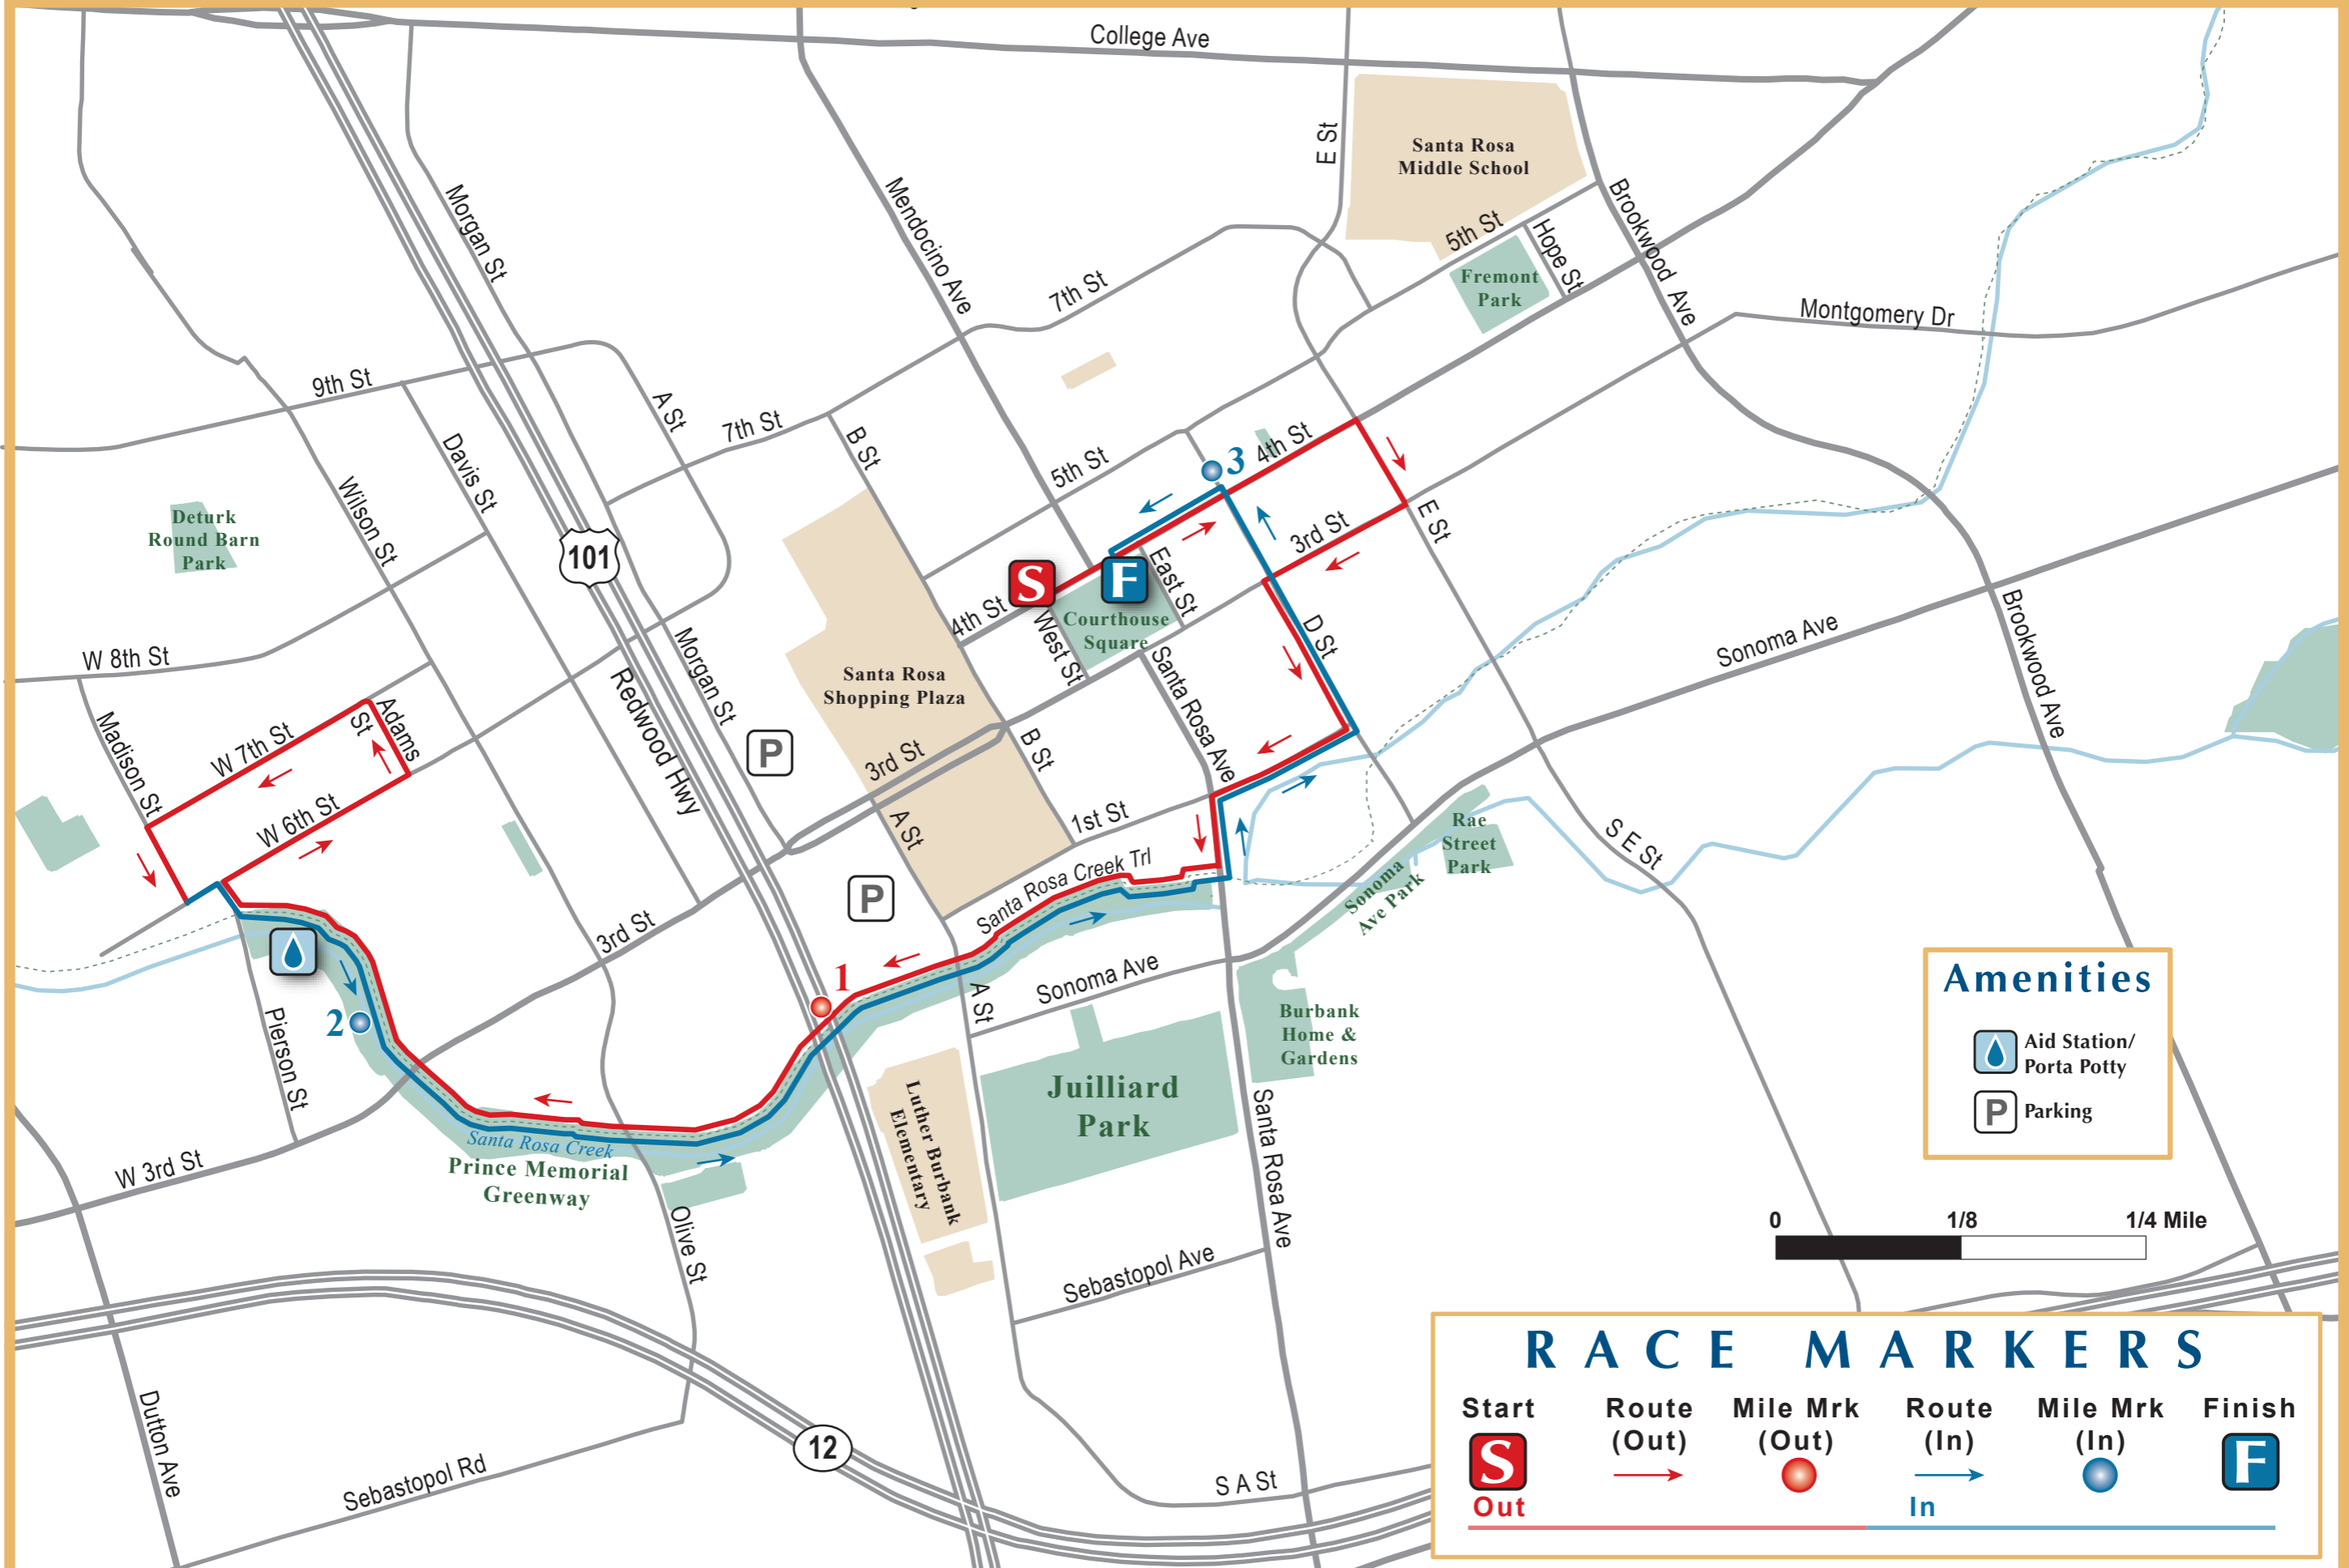

SANTA ROSA DOWNTOWN 5K

Amenities

- Aid Station/ Porta Potty
- Parking

RACE MARKERS

Start	Route (Out)	Mile Mrk (Out)	Route (In)	Mile Mrk (In)	Finish
Out			In		